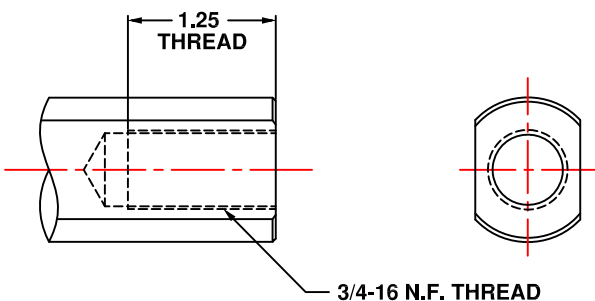

RWR Products

Resistance Welding Replacement Products
 Ph: 248-546-5686 Fx: 248-546-1667

ROD END STYLE OPTIONS

R01 "N" STYLE

R02 "N6" STYLE

R03 "A" STYLE

R04 "L" STYLE

R05 "G" STYLE

R06 "M" STYLE

R07 "R" STYLE

R08 "S8" STYLE

RWR Products

Resistance Welding Replacement Products
Ph: 248-546-5686 Fx: 248-546-1667

ROD END STYLE OPTIONS

R09 "N6+" STYLE

R10 "S6" STYLE

R12 "S9" STYLE

R13 "N202" STYLE

R14 "A+" STYLE

R15 "D" STYLE

R16 "N+" STYLE

Note: Other rod end style options are available upon request.