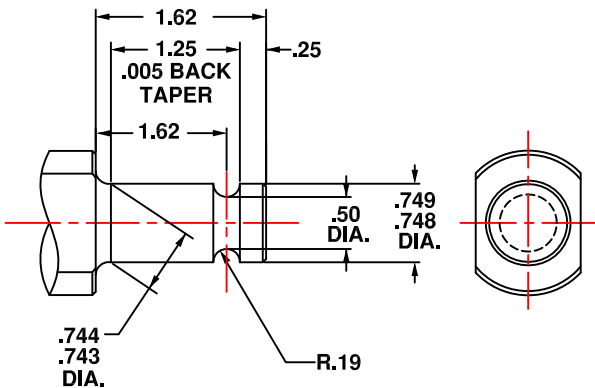

RWR Products

Resistance Welding Replacement Products
 Ph: 248-546-5686 Fx: 248-546-1667

ROD END STYLE OPTIONS

R01 "N" STYLE

R02 "N6" STYLE

R03 "A" STYLE

R04 "L" STYLE

R05 "G" STYLE

R06 "M" STYLE

R07 "R" STYLE

R08 "S8" STYLE

RWR Products

Resistance Welding Replacement Products
Ph: 248-546-5686 Fx: 248-546-1667

ROD END STYLE OPTIONS

R09 "N6+" STYLE

R10 "S6" STYLE

R12 "S9" STYLE

R13 "N202" STYLE

R14 "A+" STYLE

R15 "D" STYLE

R16 "N+" STYLE

Note: Other rod end style options are available upon request.