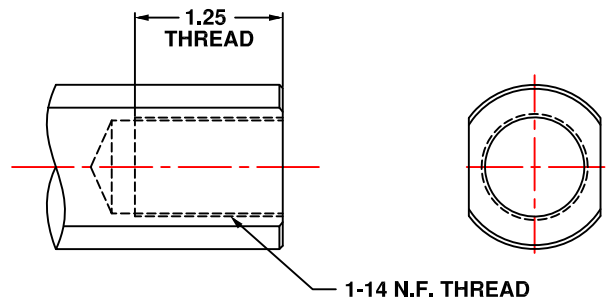

R06 "M" STYLE

R07 "R" STYLE

R08 "S8" STYLE

RWR Products

Resistance Welding Replacement Products
Ph: 248-546-5686 Fx: 248-546-1667

ROD END STYLE OPTIONS

R09 "N6+" STYLE

R10 "S6" STYLE

R12 "S9" STYLE

R13 "N202" STYLE

R14 "A+" STYLE

R15 "D" STYLE

R16 "N+" STYLE

Note: Other rod end style options are available upon request.